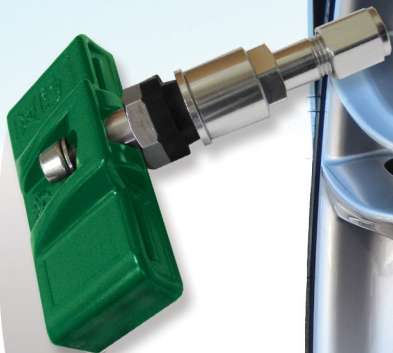

**ORO-EK™**

One  
sensor  
covers  
70%.

**iORO™**  
MULTI VEHICLE PROTOCOL

**(877) 738-9990** [www.orotekusa.com/ioro.aspx](http://www.orotekusa.com/ioro.aspx)

**SEMA Booth# 48076**